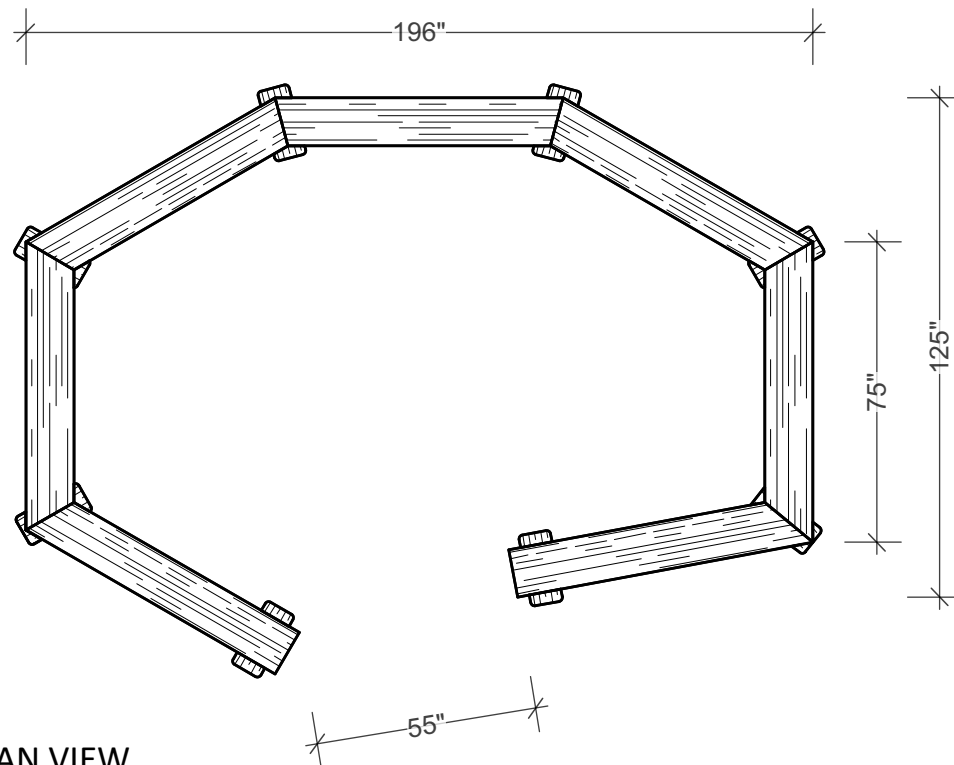

GENERAL NOTES:

- ALL LOGS ARE HAND PEELED AND SANDED
- DESIGNED TO SEAT 28 CHILDREN
- SIZE AND SHAPE OF LOGS MAY VARY
- TREATMENT OPTIONS ARE AVAILABLE
- AVAILABLE WOOD SPECIES:
 - EASTERN HEMLOCK
 - EASTER LARCH
 - WHITE CEDAR

1 PLAN VIEW

2 FRONT ELEVATION

| | | | | | | | |
|---------|--------|---------|----------------------------|----------|--|--|---------|
| TITLE: | | | LINKED LOG TEACHING CIRCLE | OCSBBLTC |  <p>Cobequid Outdoor Recreation Consultants & Contractors RR1 Economy, NS B0M1J0. 902.647.2271 cobequidconsulting1@gmail.com</p> | | |
| LENGTH: | WIDTH: | HEIGHT: | 196" | 125" | | | 14"-16" |